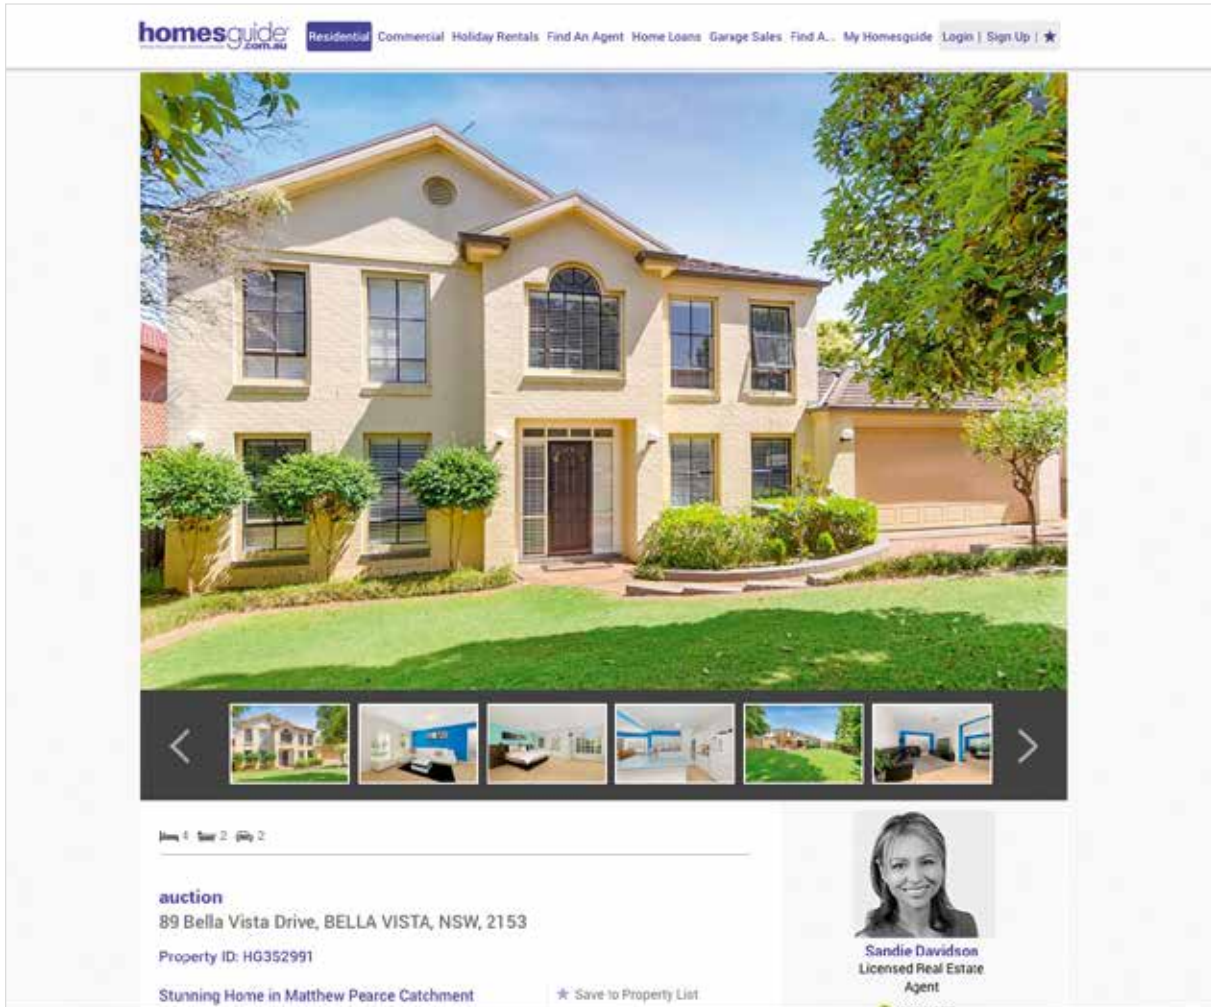

media kit

for licensed real estate agents

The screenshot displays the homepage of homesguide.com.au. At the top, the navigation bar includes 'homesguide.com.au', 'Residential', 'Commercial', 'Holiday Rentals', 'Find An Agent', 'Home Loans', 'Garage Sales', 'Find A...', 'My Homesguide', 'Login | Sign Up | ★'. Below the navigation, a banner reads 'Showing 1 - 12 of 124 properties for Sale in CASTLE HILL, NSW 2154'. The main content area features two property listings. The first listing is for an auction at 89 Bella Vista Drive, Bella Vista, NSW, 2153, described as a 'Stunning Home in Matthew Pearce...'. It includes a photo of a large, modern house and a profile for Sandie Davidson from Ray White. The second listing is for 3 Flamingo Court, Bella Vista, NSW, 2153, with an offer over \$1,230,000, described as 'Looking for something unique?'. It includes a photo of a house at night and a profile for Grant Sulpett from Walsh & Sullivan. On the right side, there are two advertisements. The top one is a red banner with a man thinking, stating 'I needed a Trade And a Conveyancer... and I found them on homesguide.com.au'. The bottom one is a blue banner with a woman, stating 'I needed a real estate agent and somewhere to advertise my garage sale. I found both on homesguide.com.au'.

real estate agency
feature **banners**
\$275.00*
per month by postcode

*All prices GST inclusive.

real estate subscription **rates**

Residential Sales & Rentals

Commercial Sales & Lease

Holiday Rentals

Office & Agent Profiles